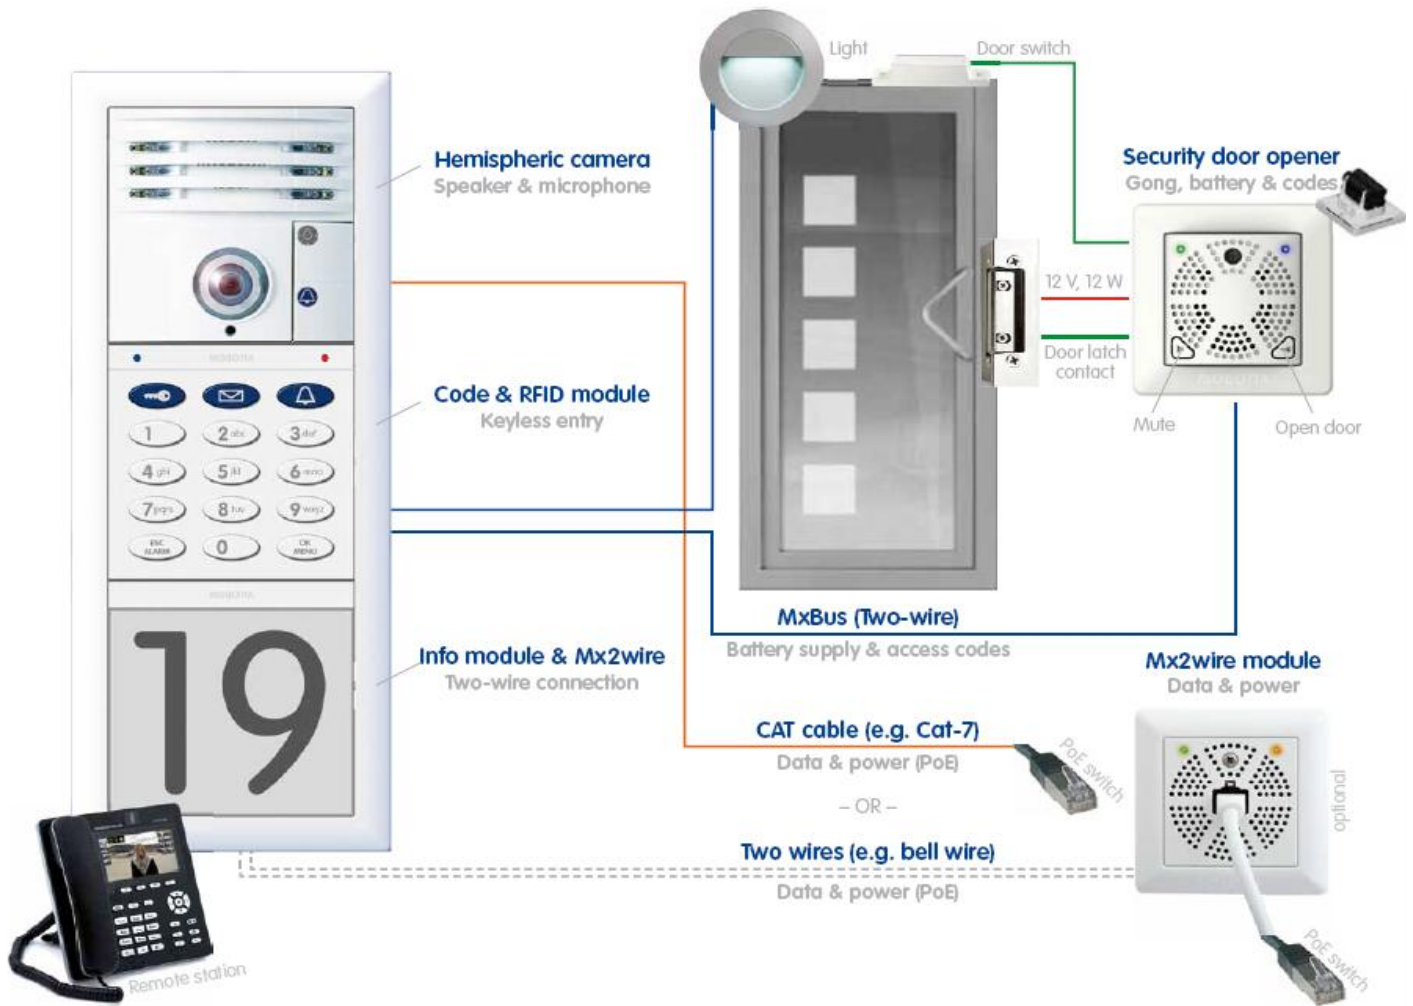

## Simple installation

optional use of two existing bell wires instead of network cable

## Based On The International VoIP/SIP Video Telephony Standard

The new **T24 IP Video Door Station** from MOBOTIX offers a modern, powerful solution that is easy to install and that has never been available to the market until now

## Better Overview, Increased Security, More Possibilities.

**Complete Panorama view from wall to wall – everything reliably in one view**

The new T24 IP Video Door Station from MOBOTIX offers a modern, powerful solution that is easy to install and that has never been

The T24 is based on the international video telephony standard VoIP/SIP. When the doorbell rings, a connection is established with an IP video phone or a standard computer via the network. This means that, from anywhere in the world, you can conduct video conversations with visitors at your door or open the door remotely.