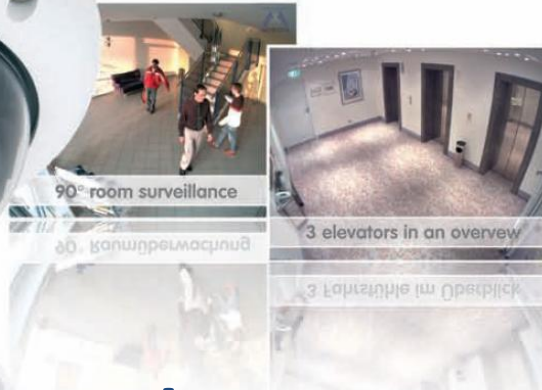

Allround Camera D24

Fits In. Watches Out.

Inconspicuous surveillance with state-of-the-art technology. The D24 FixDome from MOBOTIX adapts perfectly to any task. Exchangeable lenses, various mounting and configuration options including vandalism set support unlimited application possibilities.

MOBOTIX HiRes video replaces up to 6 cameras ...

- Attractively designed FixDome camera featuring exchangeable lenses from tele to wide-angle
- Numerous installation options both indoor and outdoor
- On-wall set with space for extension modules (battery, UMTS, WLAN, etc.)
- Integrated DVR with HiRes video recording (4 GB MicroSD card incl.)
- Robust, low-maintenance and weatherproof from -30° to +60°C (-22° to +140°F), (IP65)
- Digital continuous zoom, pan and tilt
- Can be upgraded to an intercom system with the MOBOTIX ExtIO module